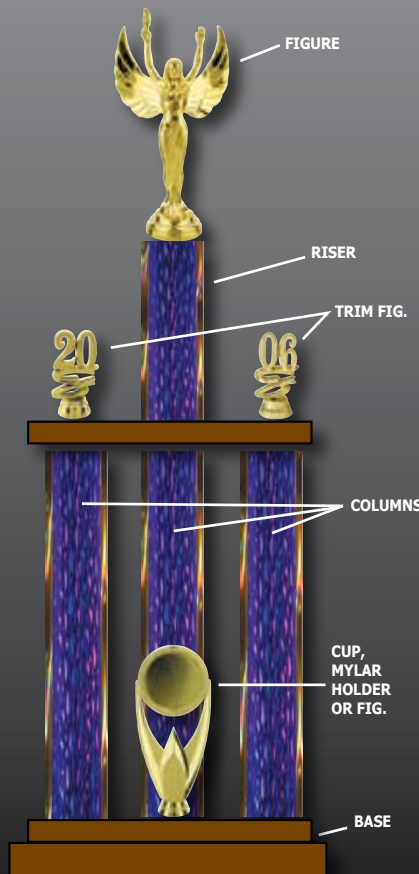

TROPHIES

STEP 1.

CHOOSE FIGURE, CUP OR MYLAR HOLDER

STEP 2.

CHOOSE COLUMN STYLE, SHAPE & COLOR

STEP 3.

CHOOSE BASE: MARBLE OR WOOD

STEP 4.

CHOOSE TRIM FIG. & ADDITIONAL CUP OR FIG.

COLUMN TROPHY PRICING

001 - FIGURE & BASE

	10	100	250	1000
	\$4.25	\$2.99	\$2.85	\$2.75

Comes with a figure, base w/plate

002 - SINGLE COLUMN

	10	100	250	1000
8"	\$6.25	\$4.95	\$4.75	\$3.99
10"	\$6.50	\$5.15	\$4.95	\$4.15
12"	\$6.95	\$5.25	\$5.10	\$4.25

Comes with figure, column, base w/plate

003 - SINGLE COLUMN & TRIM

	10	100	250	1000
8"	\$9.75	\$7.25	\$5.95	\$5.25
10"	\$10.00	\$7.45	\$6.05	\$5.35
12"	\$10.25	\$7.55	\$6.15	\$5.45

Comes with figure, column, second fig. & base w/ plate